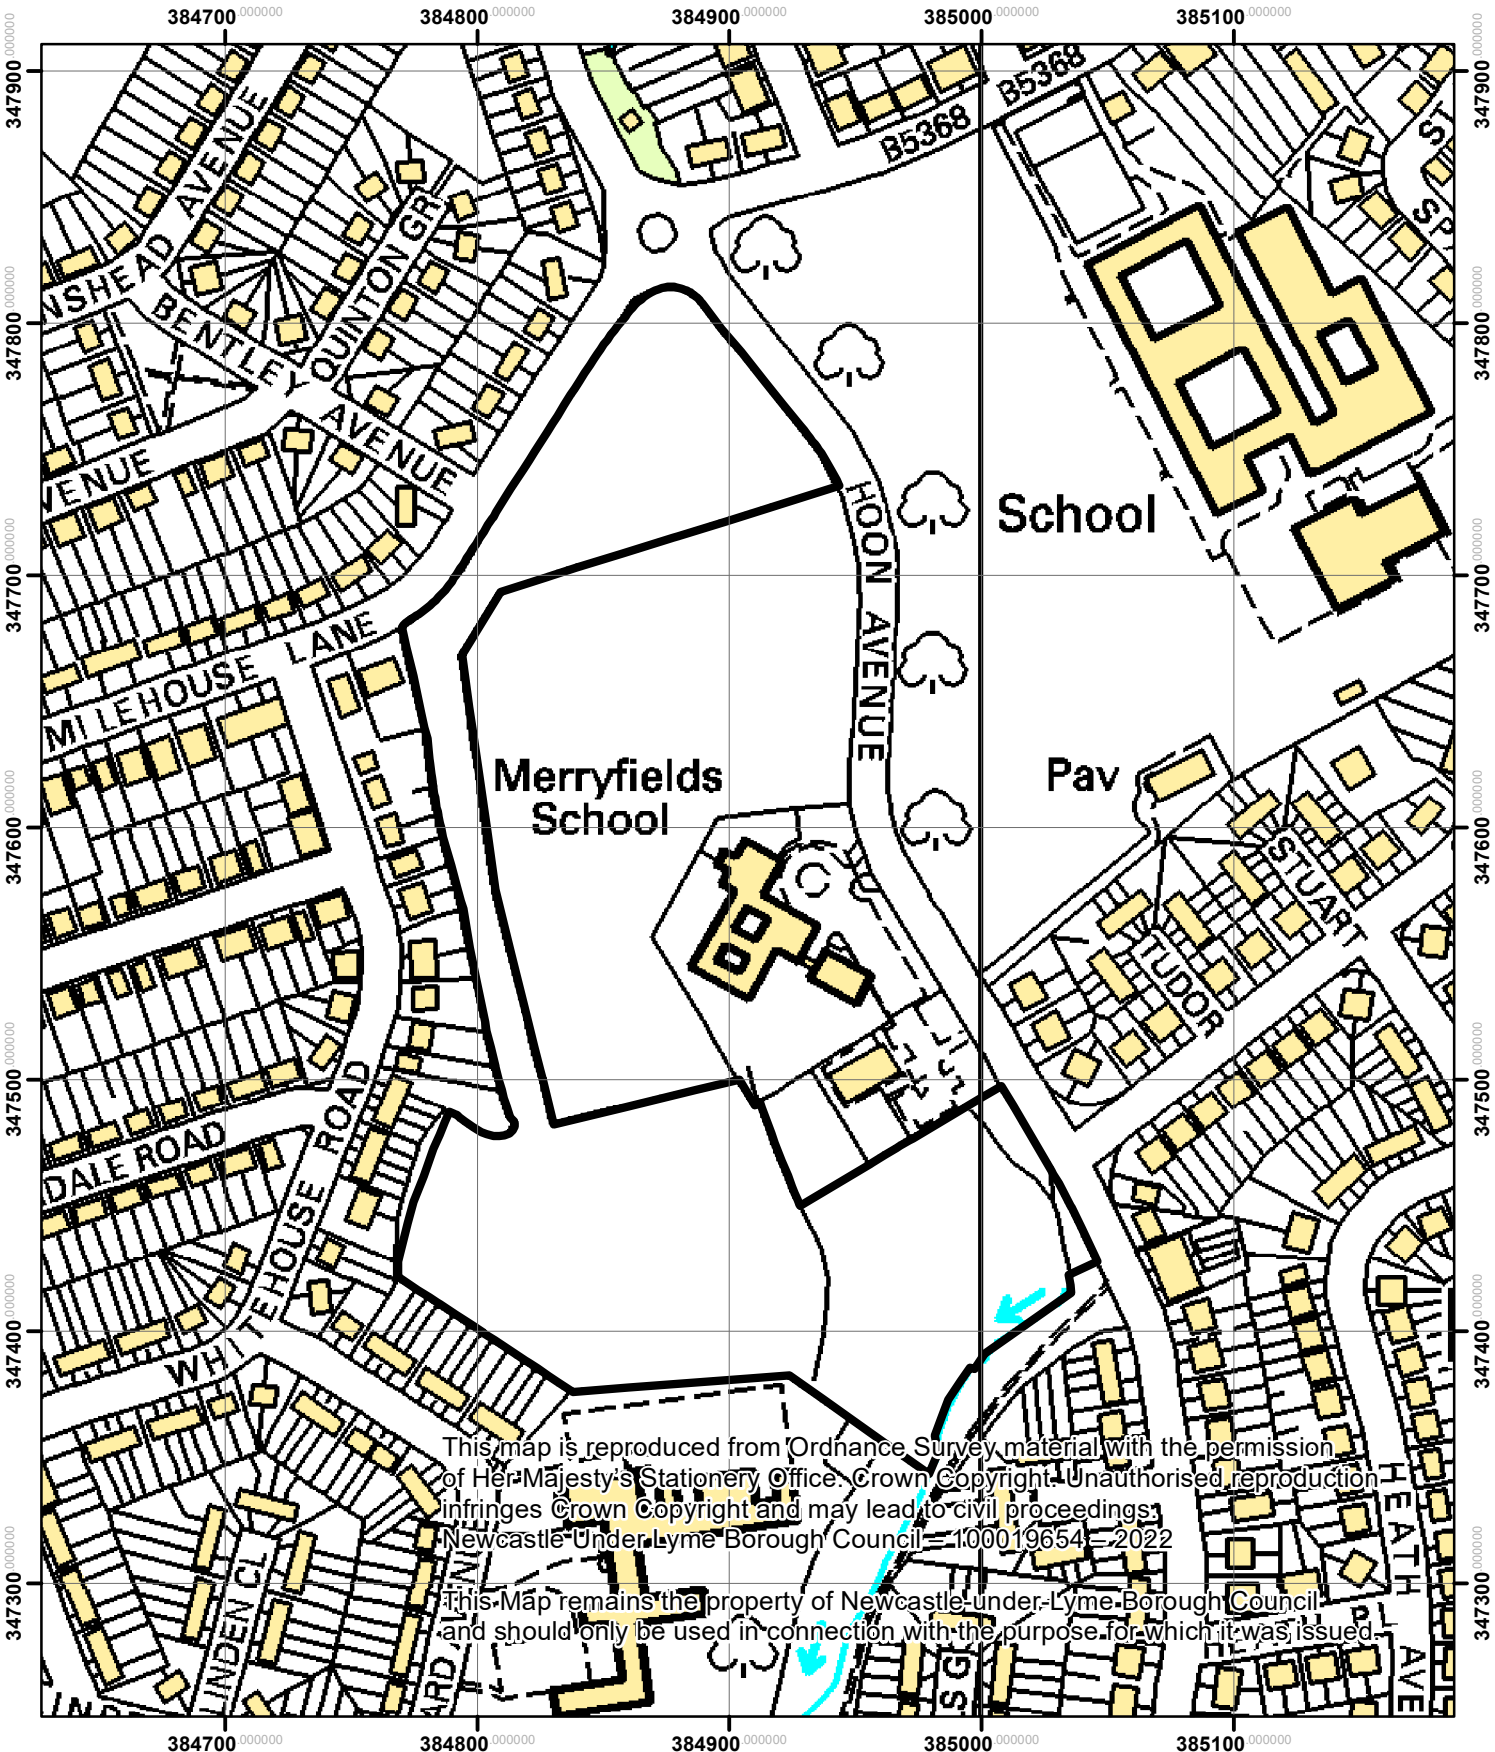

Land Adjacent Hoon Avenue And Milehouse Lane

20/01078/OUT

This map is reproduced from Ordnance Survey material with the permission of Her Majesty's Stationery Office. Crown Copyright. Unauthorised reproduction infringes Crown Copyright and may lead to civil proceedings. Newcastle Under Lyme Borough Council 100019654 2022

This Map remains the property of Newcastle-under-Lyme Borough Council and should only be used in connection with the purpose for which it was issued.